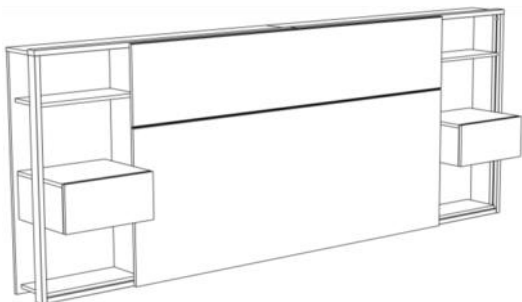

ADULT BEDROOM / Stamp

➤ Designed to fit a 140 or 160 cm wide bed base, the STAMP headboard has **multiple storage compartments** including 3 shelves on each side of the bed, as well as two bedside tables with one drawer each

➤ Scandinavian-inspired with its minimalist design and two-tone look in **White Home | Artisan Oak**, the STAMP headboard is ideal for creating a cosy, bright and welcoming place to sleep

The products are made of particleboards with a thickness of 15 mm
The drawers are equipped with a roller runner system + shock absorbers

ARTISAN OAK

WHITE

ADULT BEDROOM / Stamp

The functional and minimalist **STAMP** headboard includes :

- One slot for a 140 or 160 cm wide bed
- 6 storage shelves, with a depth of 18 and 33 cm
- Two 29 cm deep bedside tables with one drawer each equipped with roller runners and shock absorbers

3199TETE : L255 x H103 x D36

Weight : 55 kg - Volume : 0.122m³

Number of packages : 2